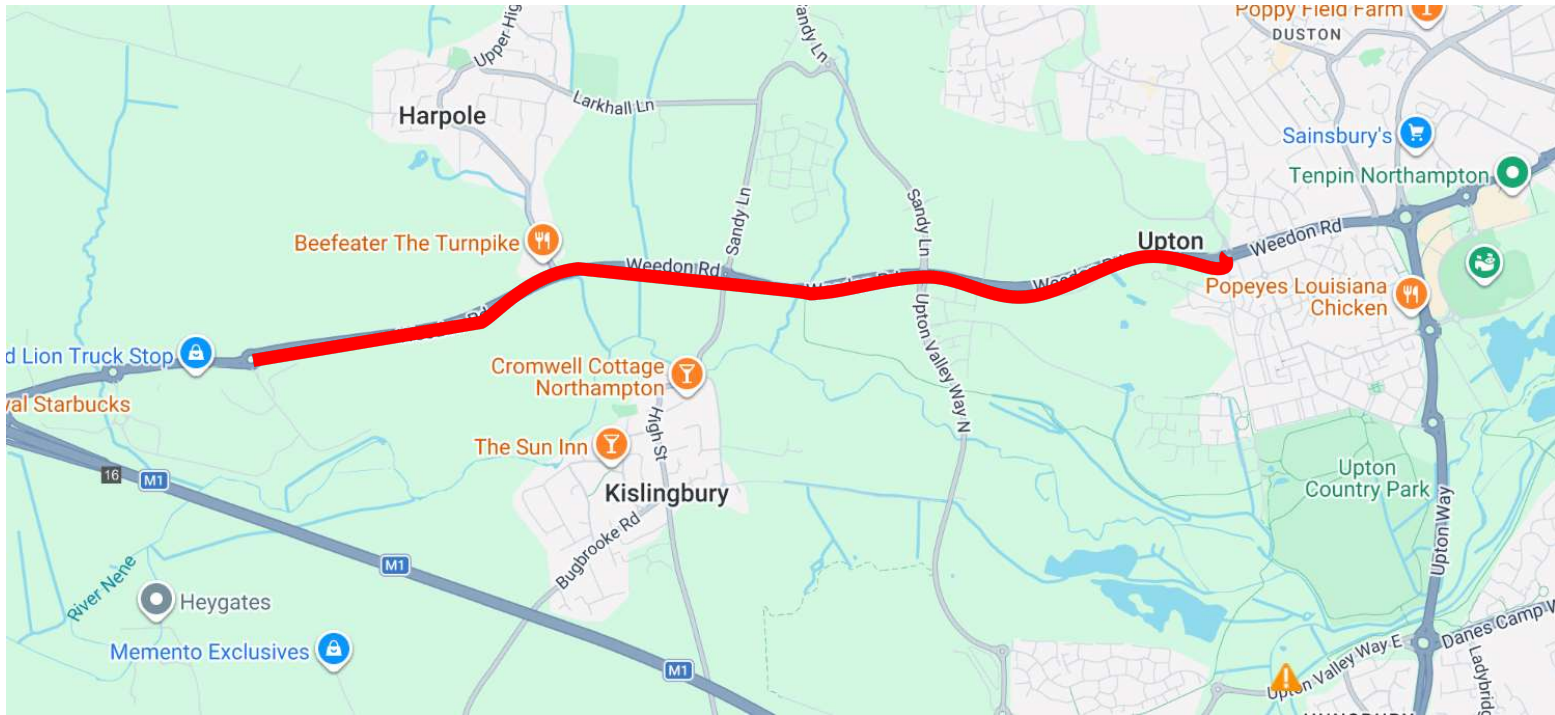

Extent Of Work Area in RED

Nothing is so urgent or important that we cannot take the time to do it safely. Please respect our workforce, whilst we improve your network.